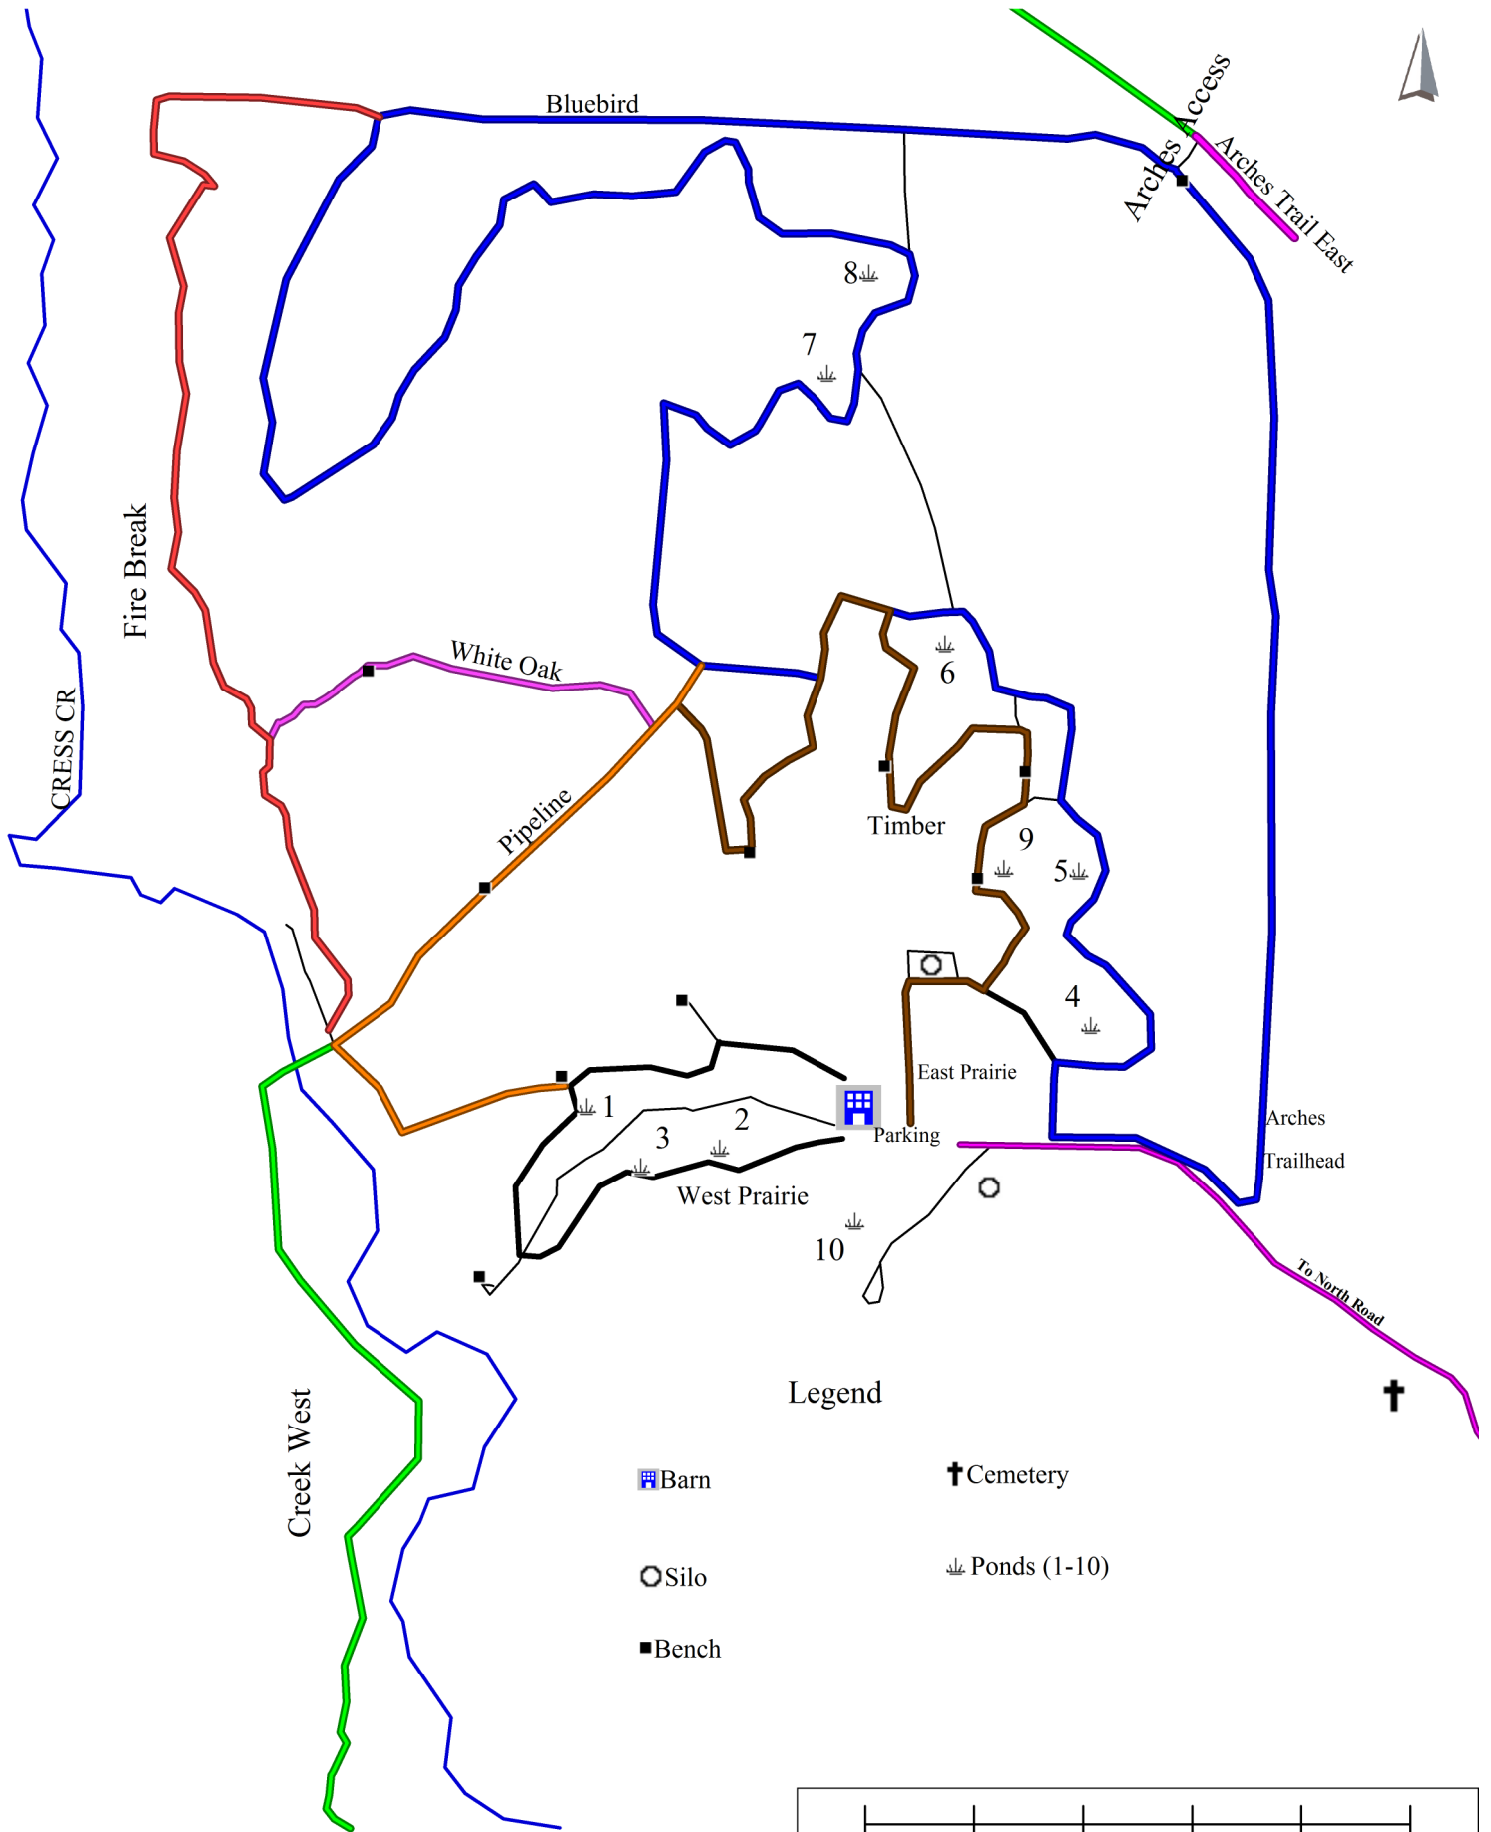

# Bremer Sanctuary

## Legend

 Barn

 Cemetery

 Silo

 Ponds (1-10)

 Bench

1 inch = 440 Feet