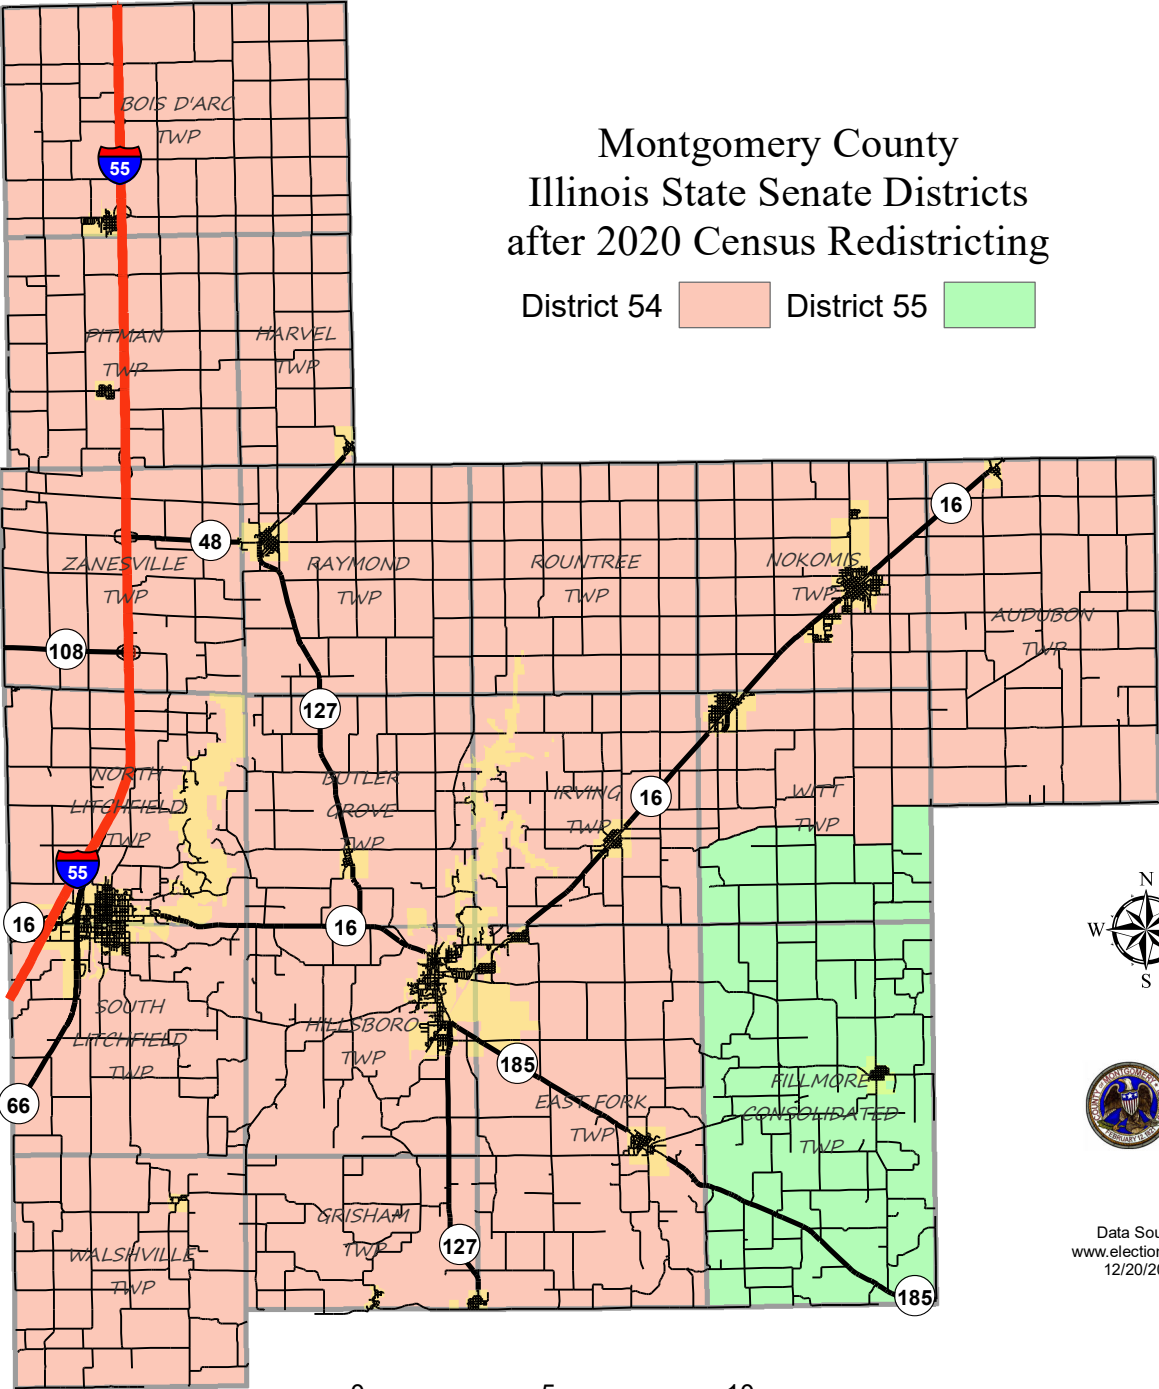

Montgomery County US Congressional District after 2020 Census Redistricting (County completely in District #15)

Data Source:
www.elections.il.gov
12/20/2021

Montgomery County Illinois State Senate Districts after 2020 Census Redistricting

District 54  District 55 

Data Source:
www.elections.il.gov
12/20/2021

Montgomery County Illinois State House Representative Districts after 2020 Census Redistricting

District 107  District 108  District 110 