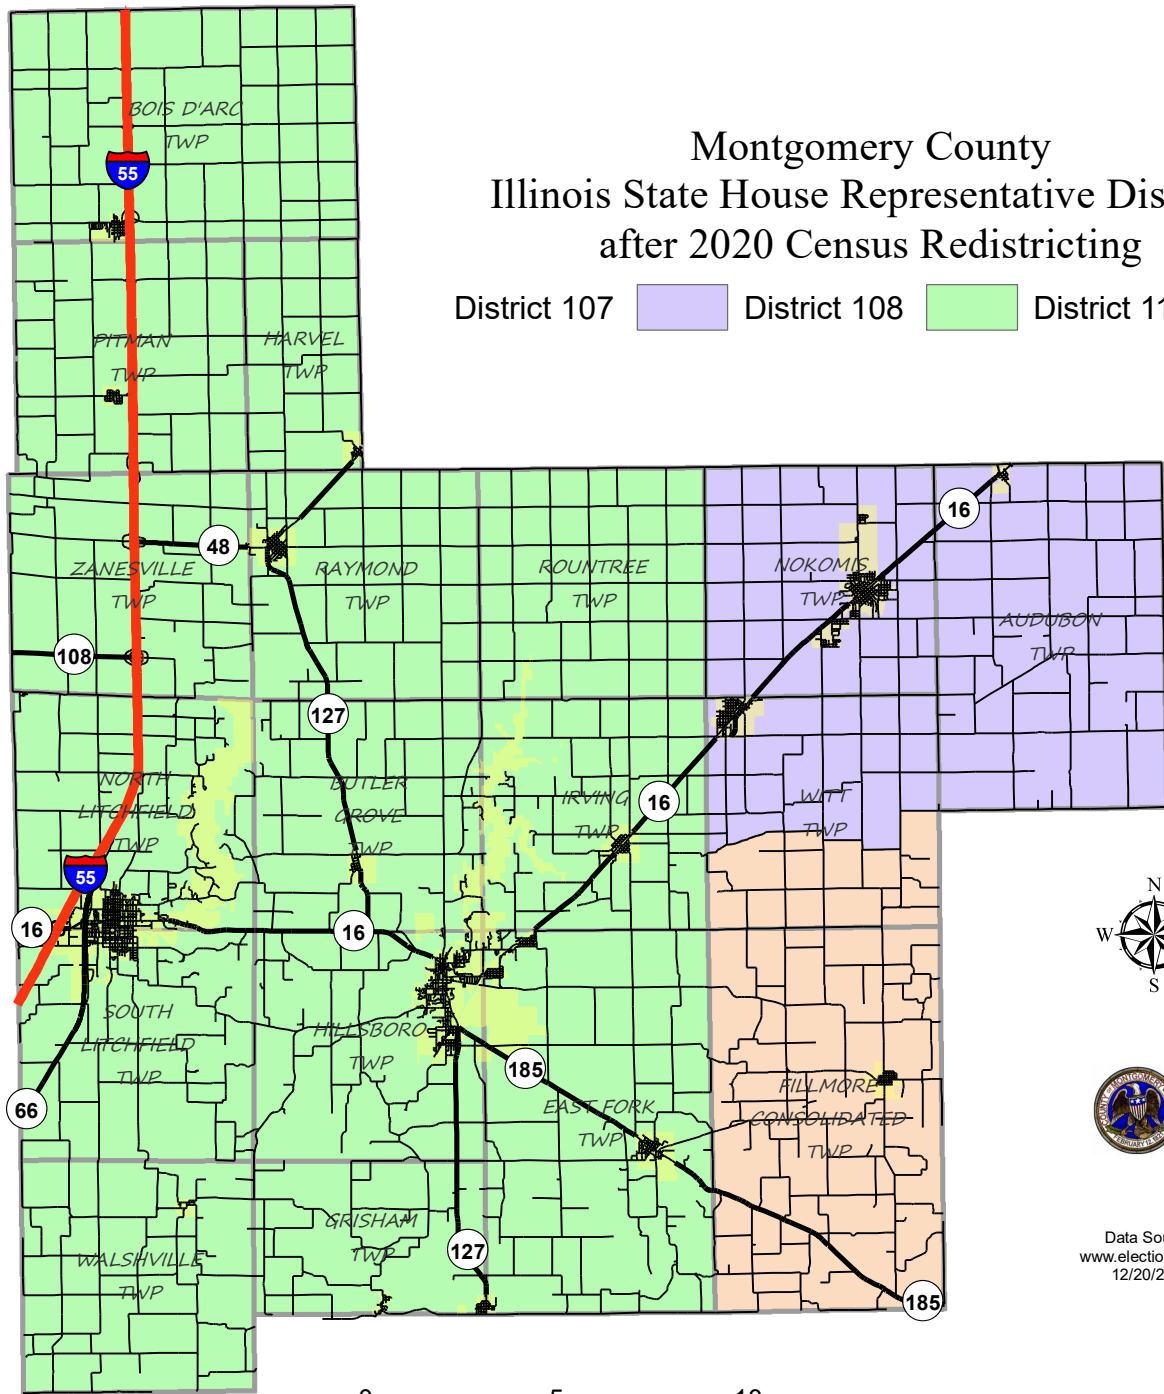

Montgomery County US Congressional District after 2020 Census Redistricting (County completely in District #15)

Data Source:
www.elections.il.gov
12/20/2021

Montgomery County Illinois State Senate Districts after 2020 Census Redistricting

District 54  District 55 

Data Source:
www.elections.il.gov
12/20/2021

Montgomery County Illinois State House Representative Districts after 2020 Census Redistricting

District 107  District 108  District 110 