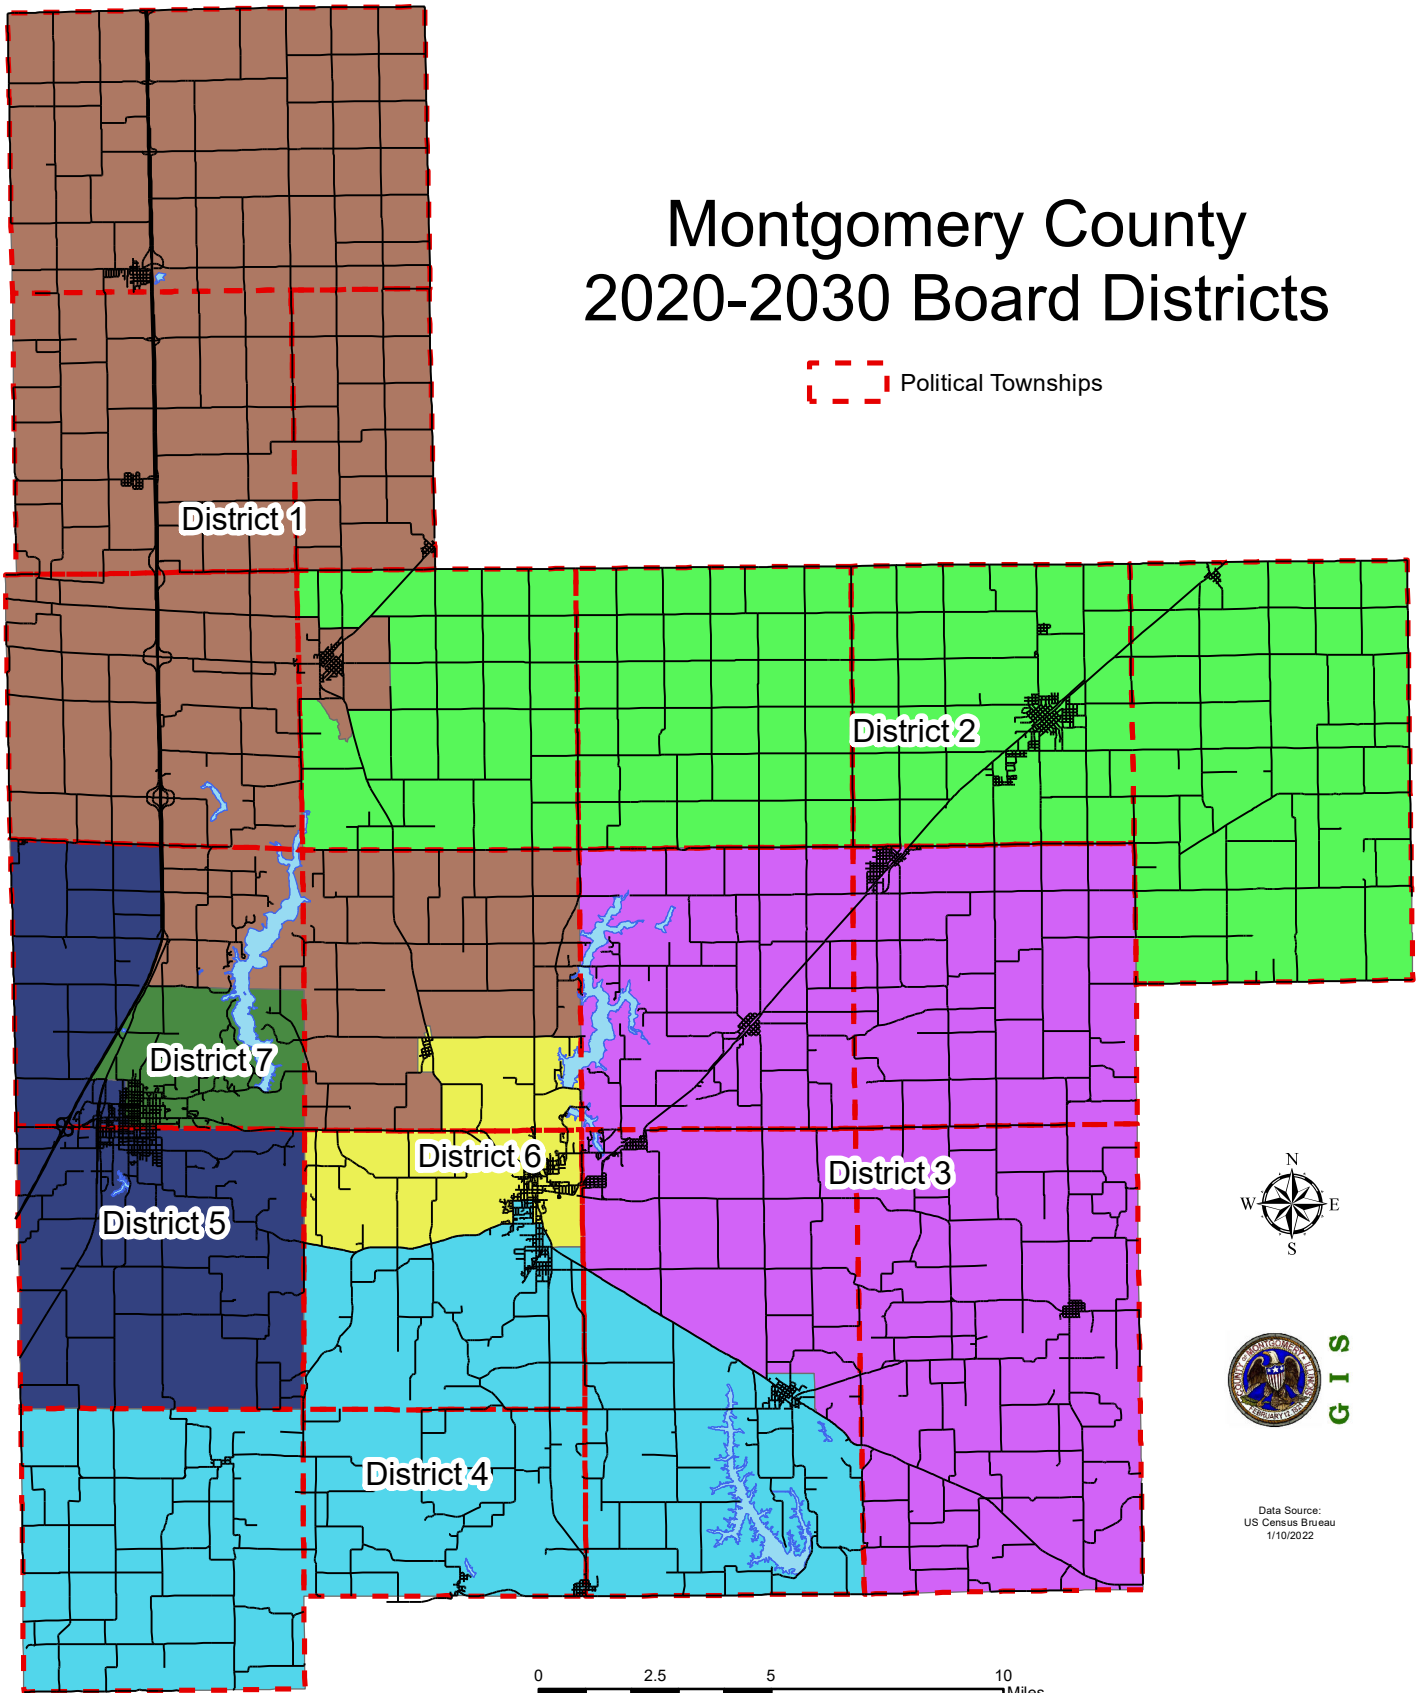

Montgomery County 2020-2030 Board Districts

Political Townships

Data Source:
US Census Bureau
1/10/2022