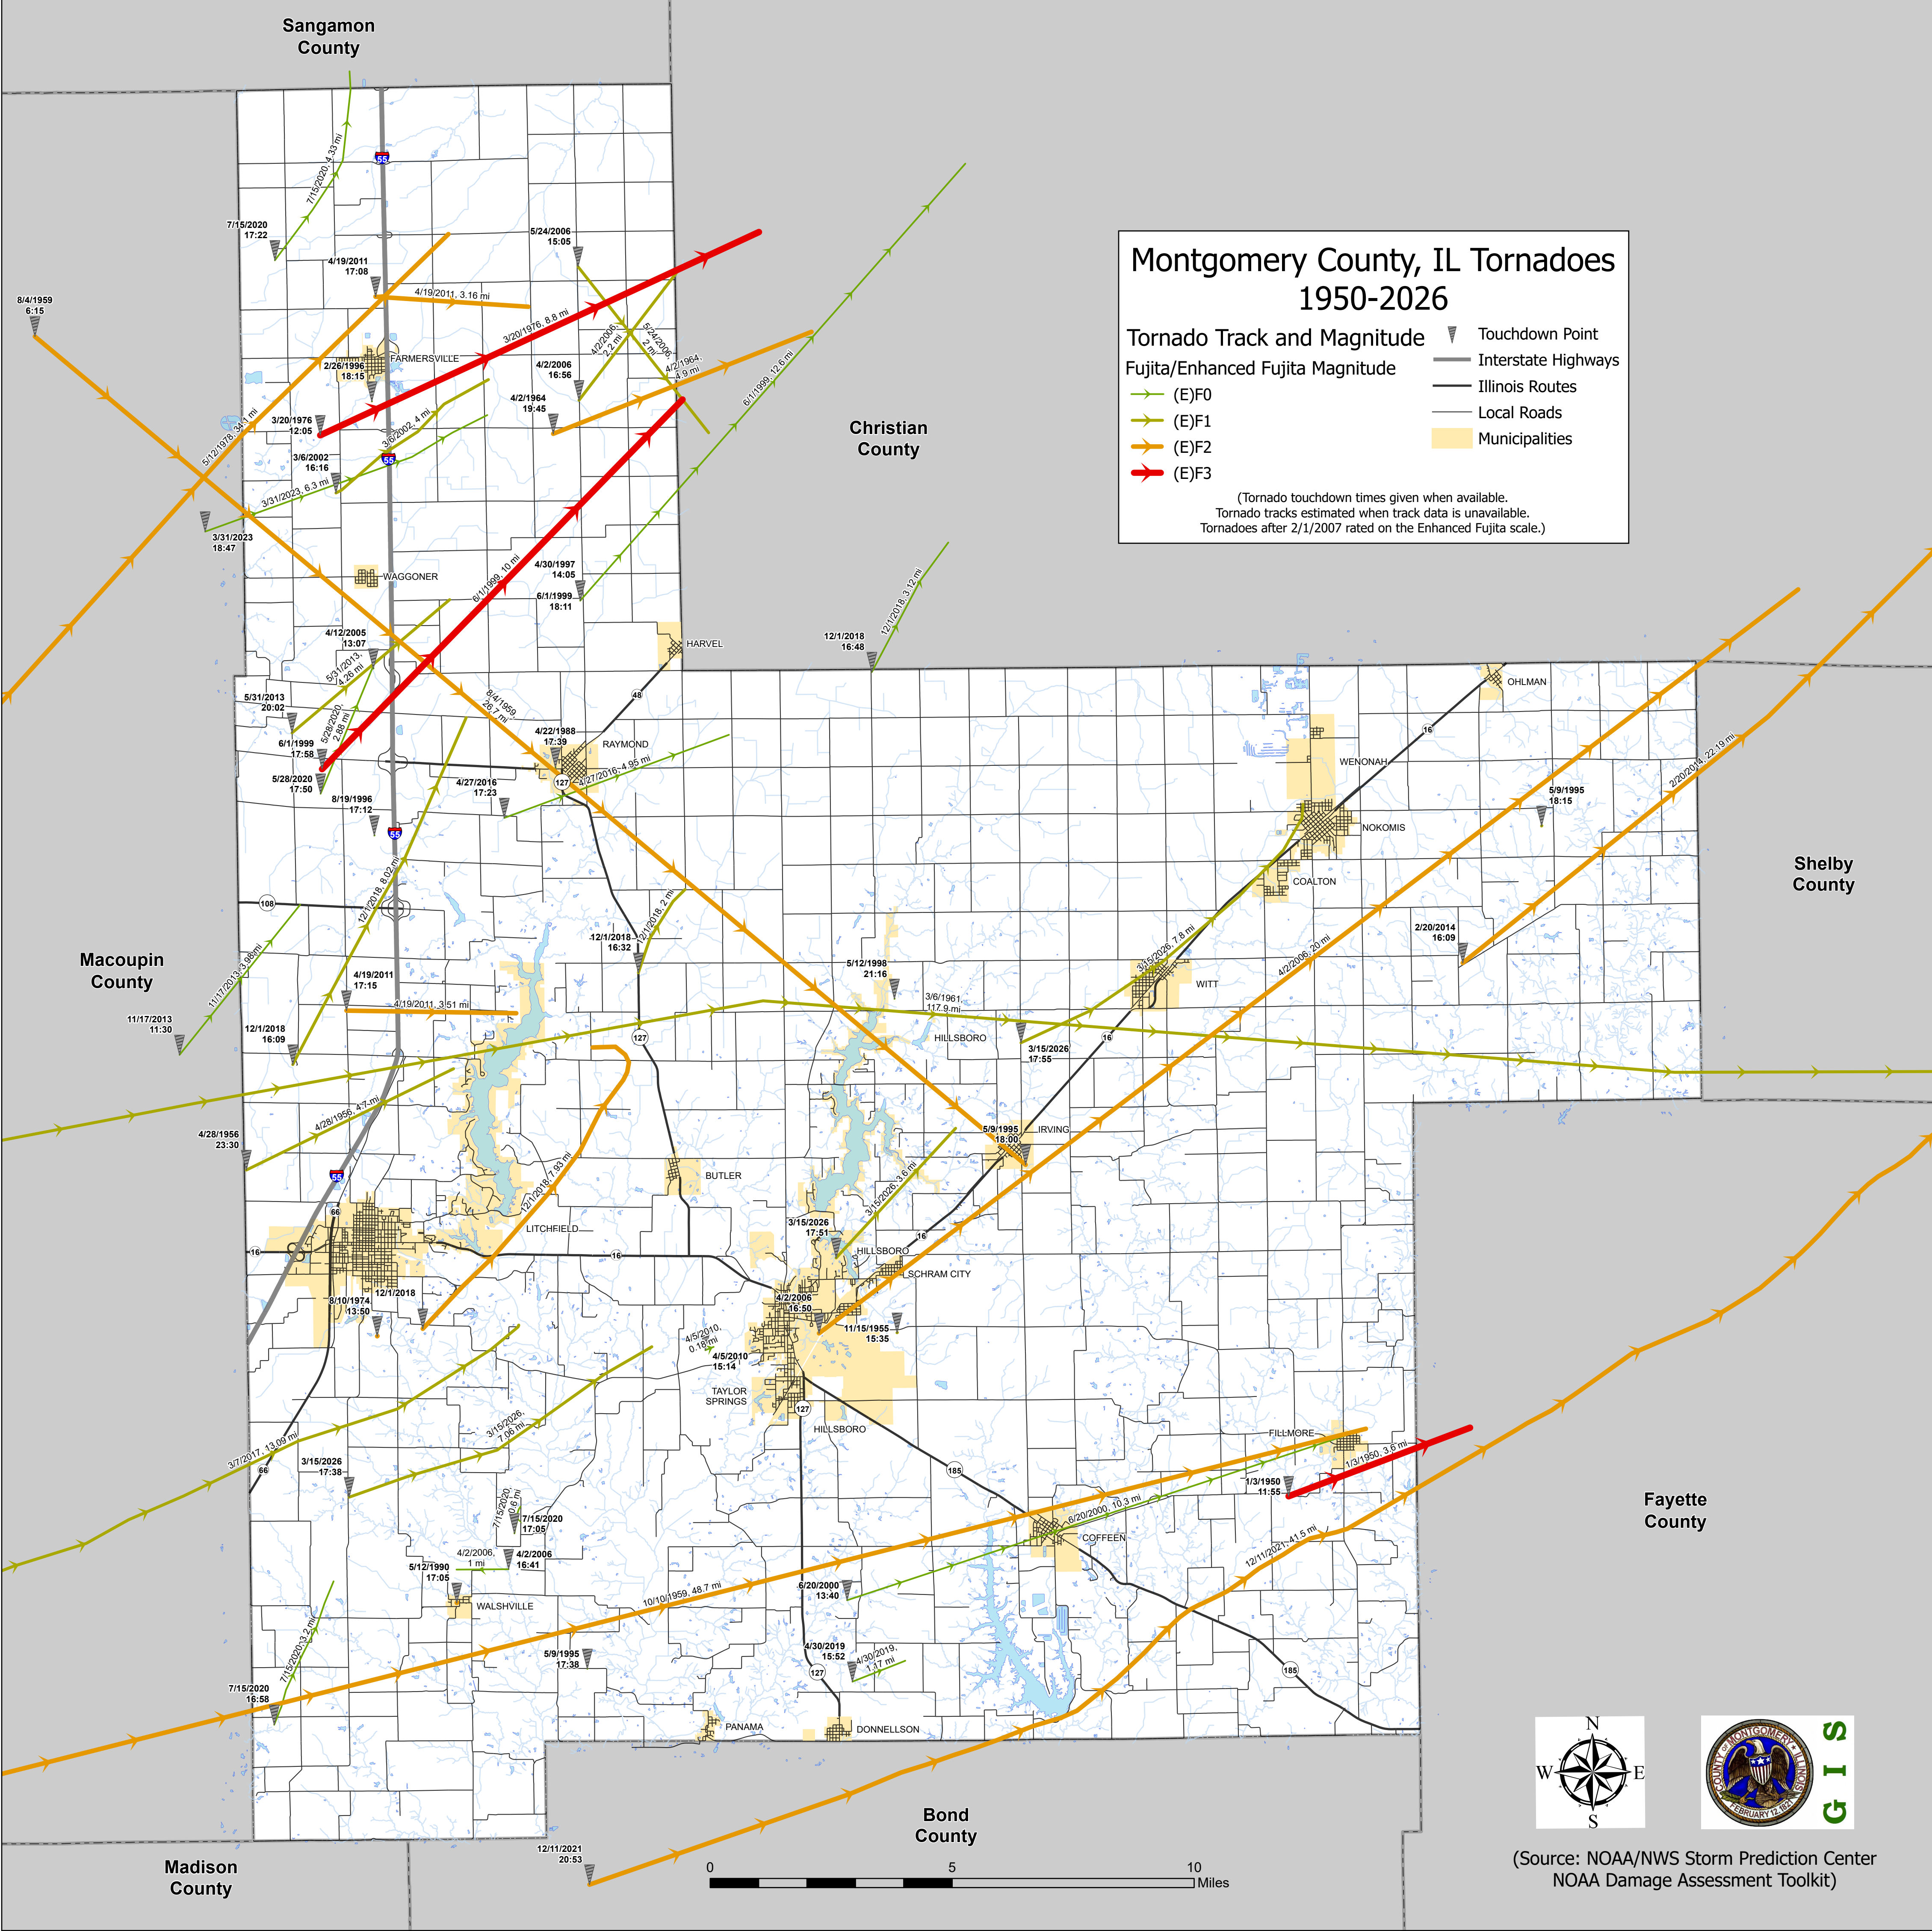

Sangamon County

Montgomery County, IL Tornadoes 1950-2026

- Tornado Track and Magnitude**
- (E)F0
 - (E)F1
 - (E)F2
 - (E)F3
- Touchdown Point**
- Interstate Highways
 - Illinois Routes
 - Local Roads
 - Municipalities

(Tornado touchdown times given when available.
Tornado tracks estimated when track data is unavailable.
Tornadoes after 2/1/2007 rated on the Enhanced Fujita scale.)

(Source: NOAA/NWS Storm Prediction Center
NOAA Damage Assessment Toolkit)