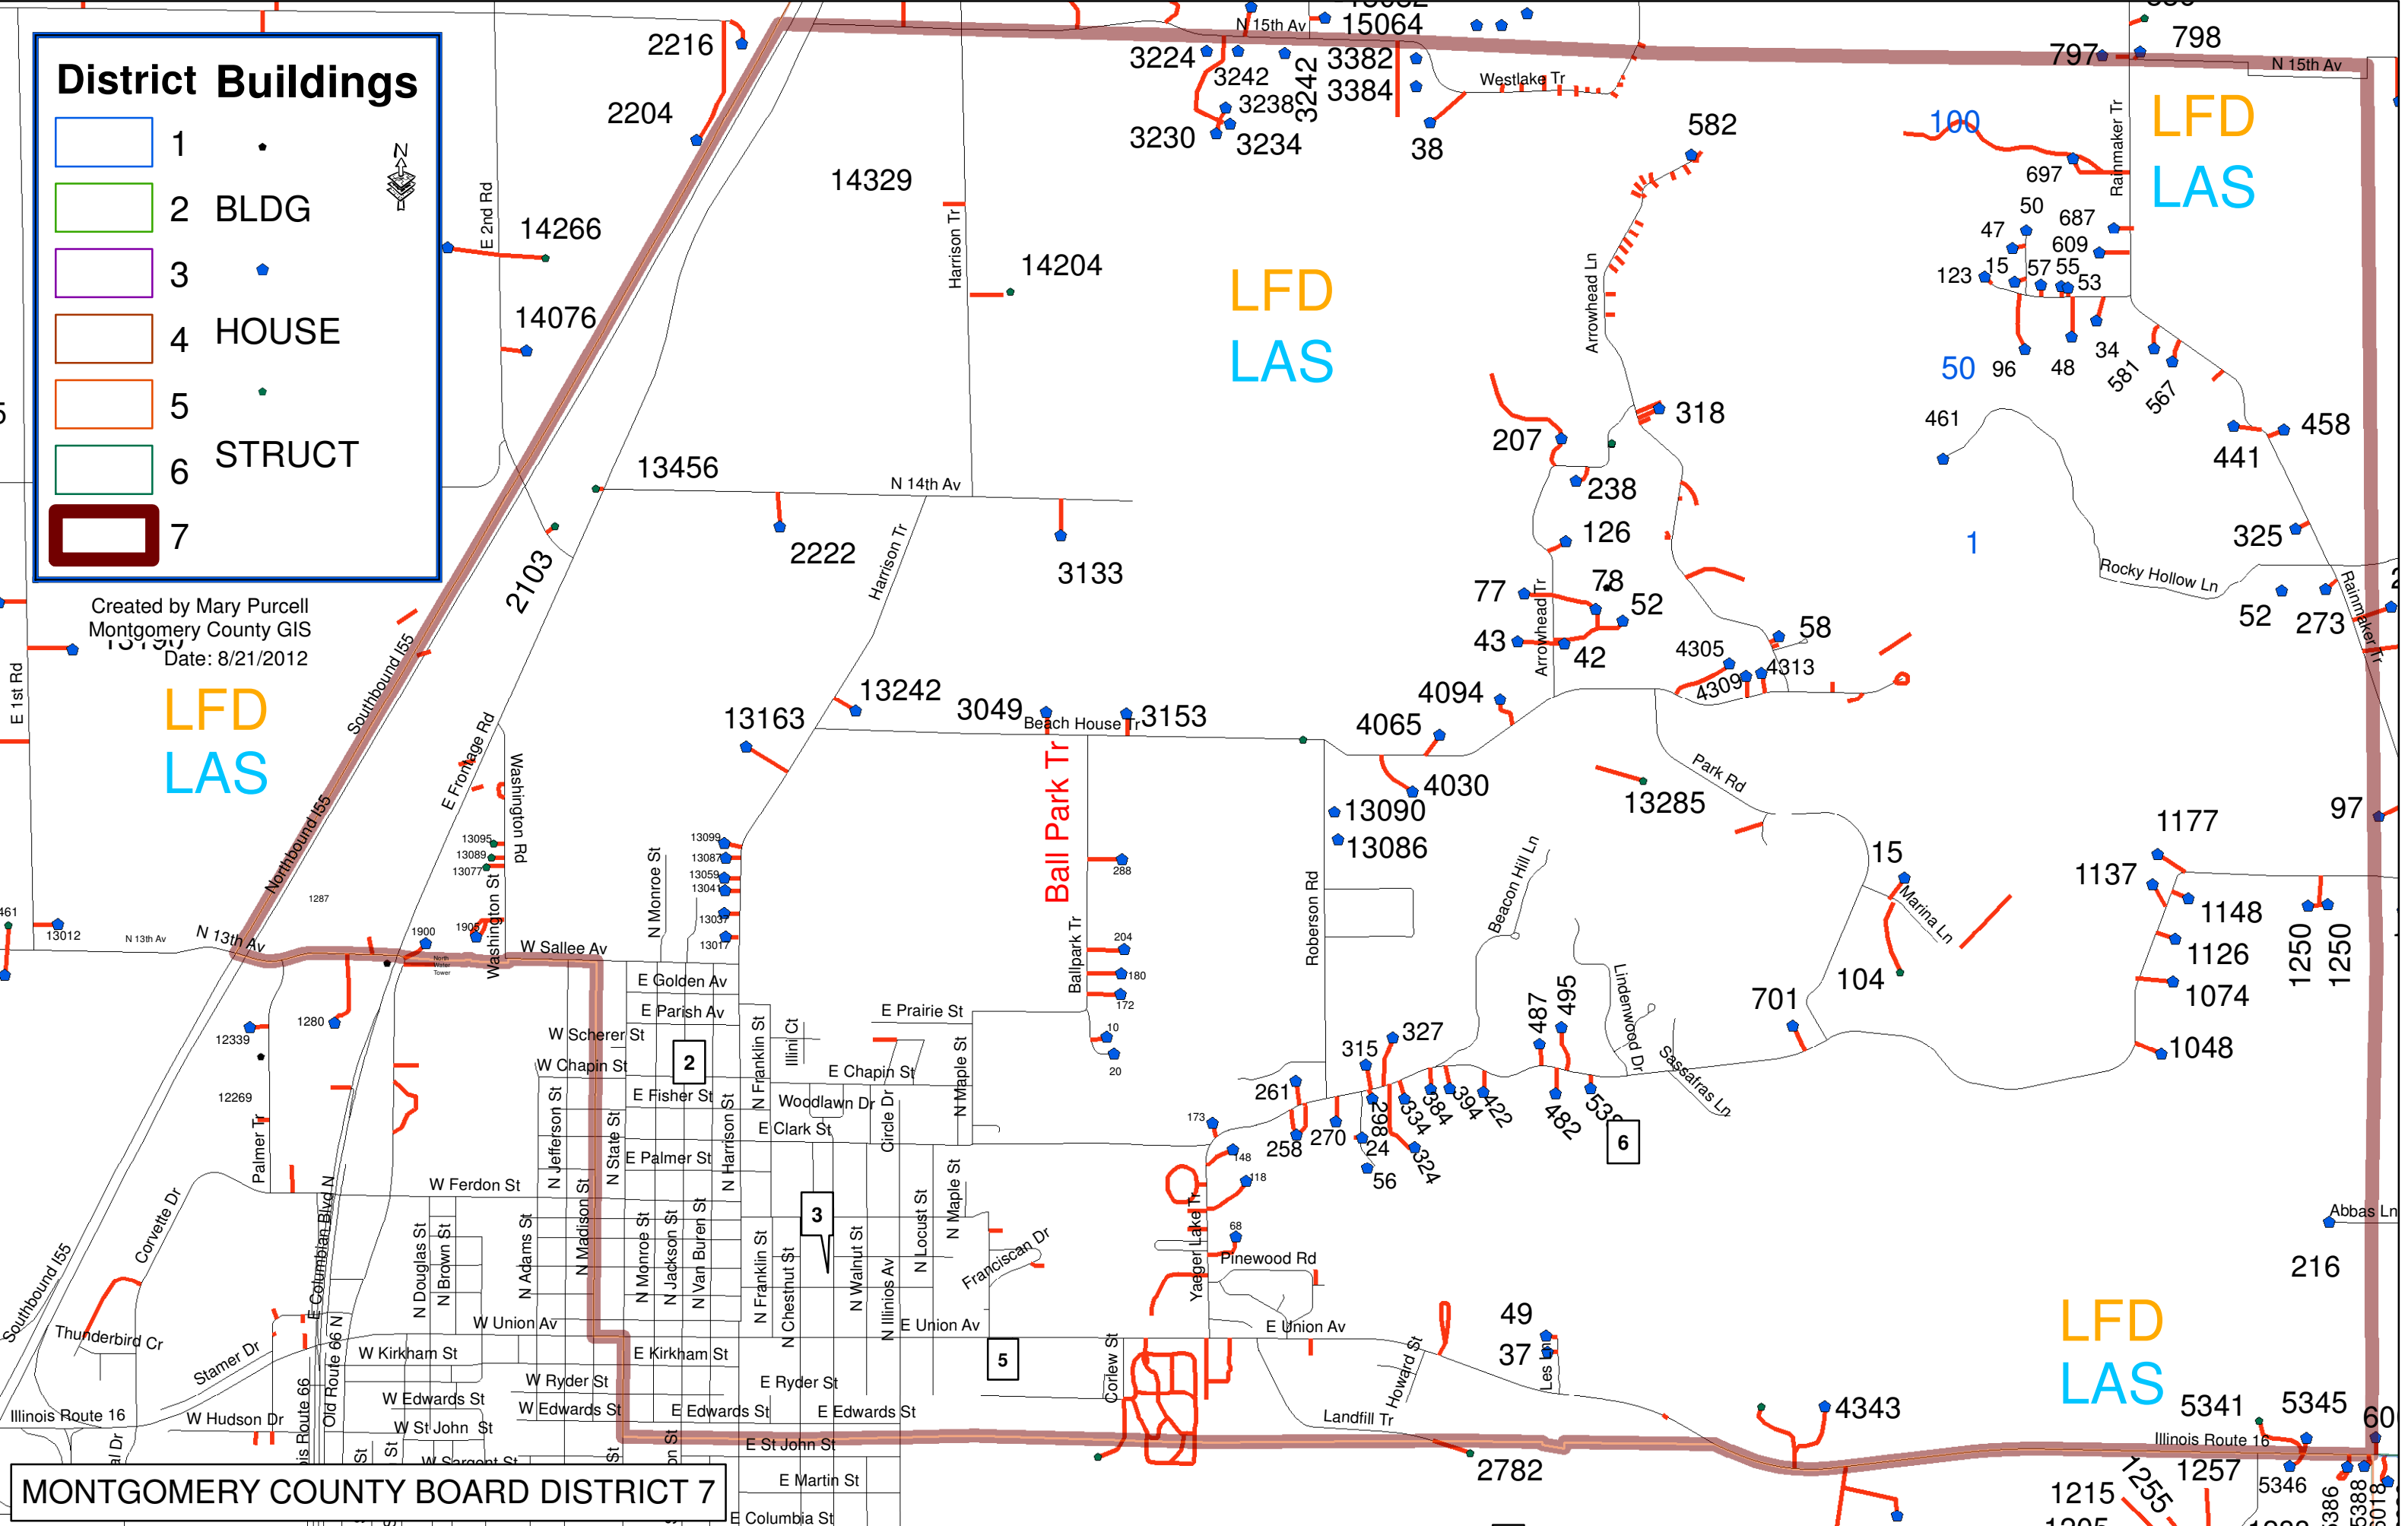

District Buildings

- 1 •
- 2 BLDG
- 3 •
- 4 HOUSE
- 5 •
- 6 STRUCT
- 7

Created by Mary Purcell
Montgomery County GIS
Date: 8/21/2012

MONTGOMERY COUNTY BOARD DISTRICT 7