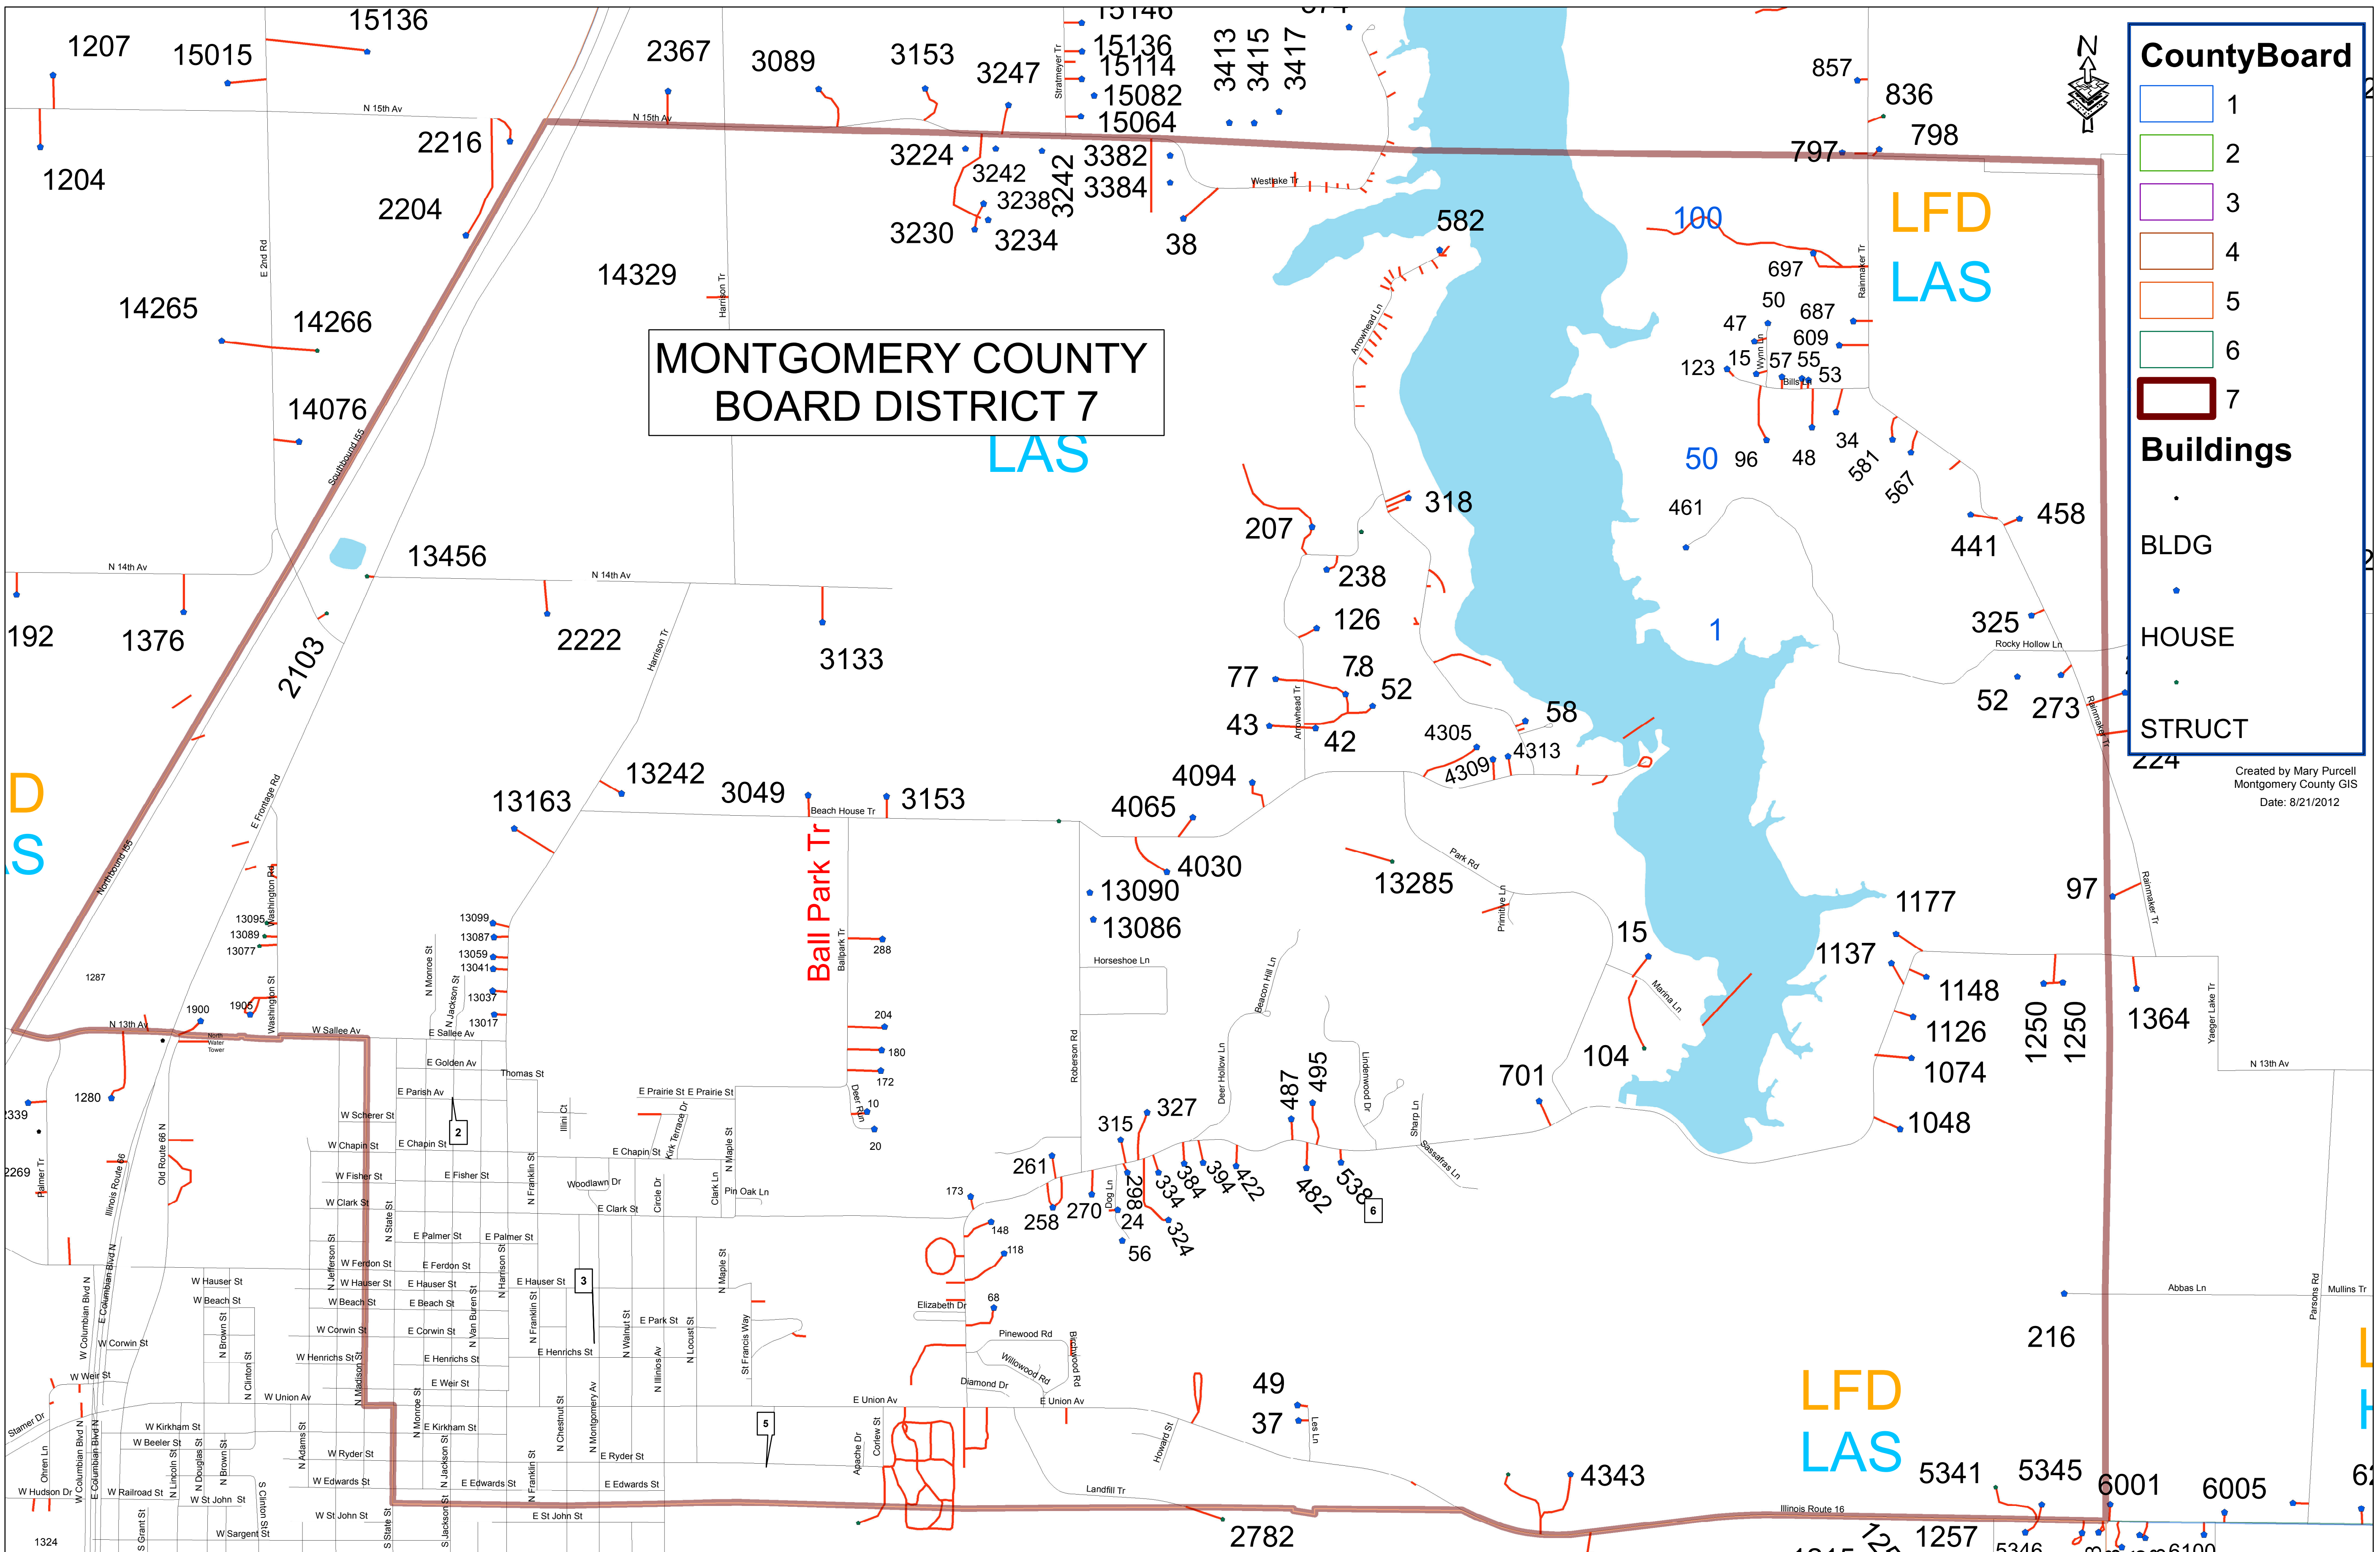

# MONTGOMERY COUNTY BOARD DISTRICT 7

## CountyBoard

- 1
- 2
- 3
- 4
- 5
- 6
- 7

## Buildings

- BLDG
- HOUSE
- STRUCT

Created by Mary Purcell  
Montgomery County GIS  
Date: 8/21/2012

D  
S

LFD  
LAS

LAS

LFD  
LAS

L  
T