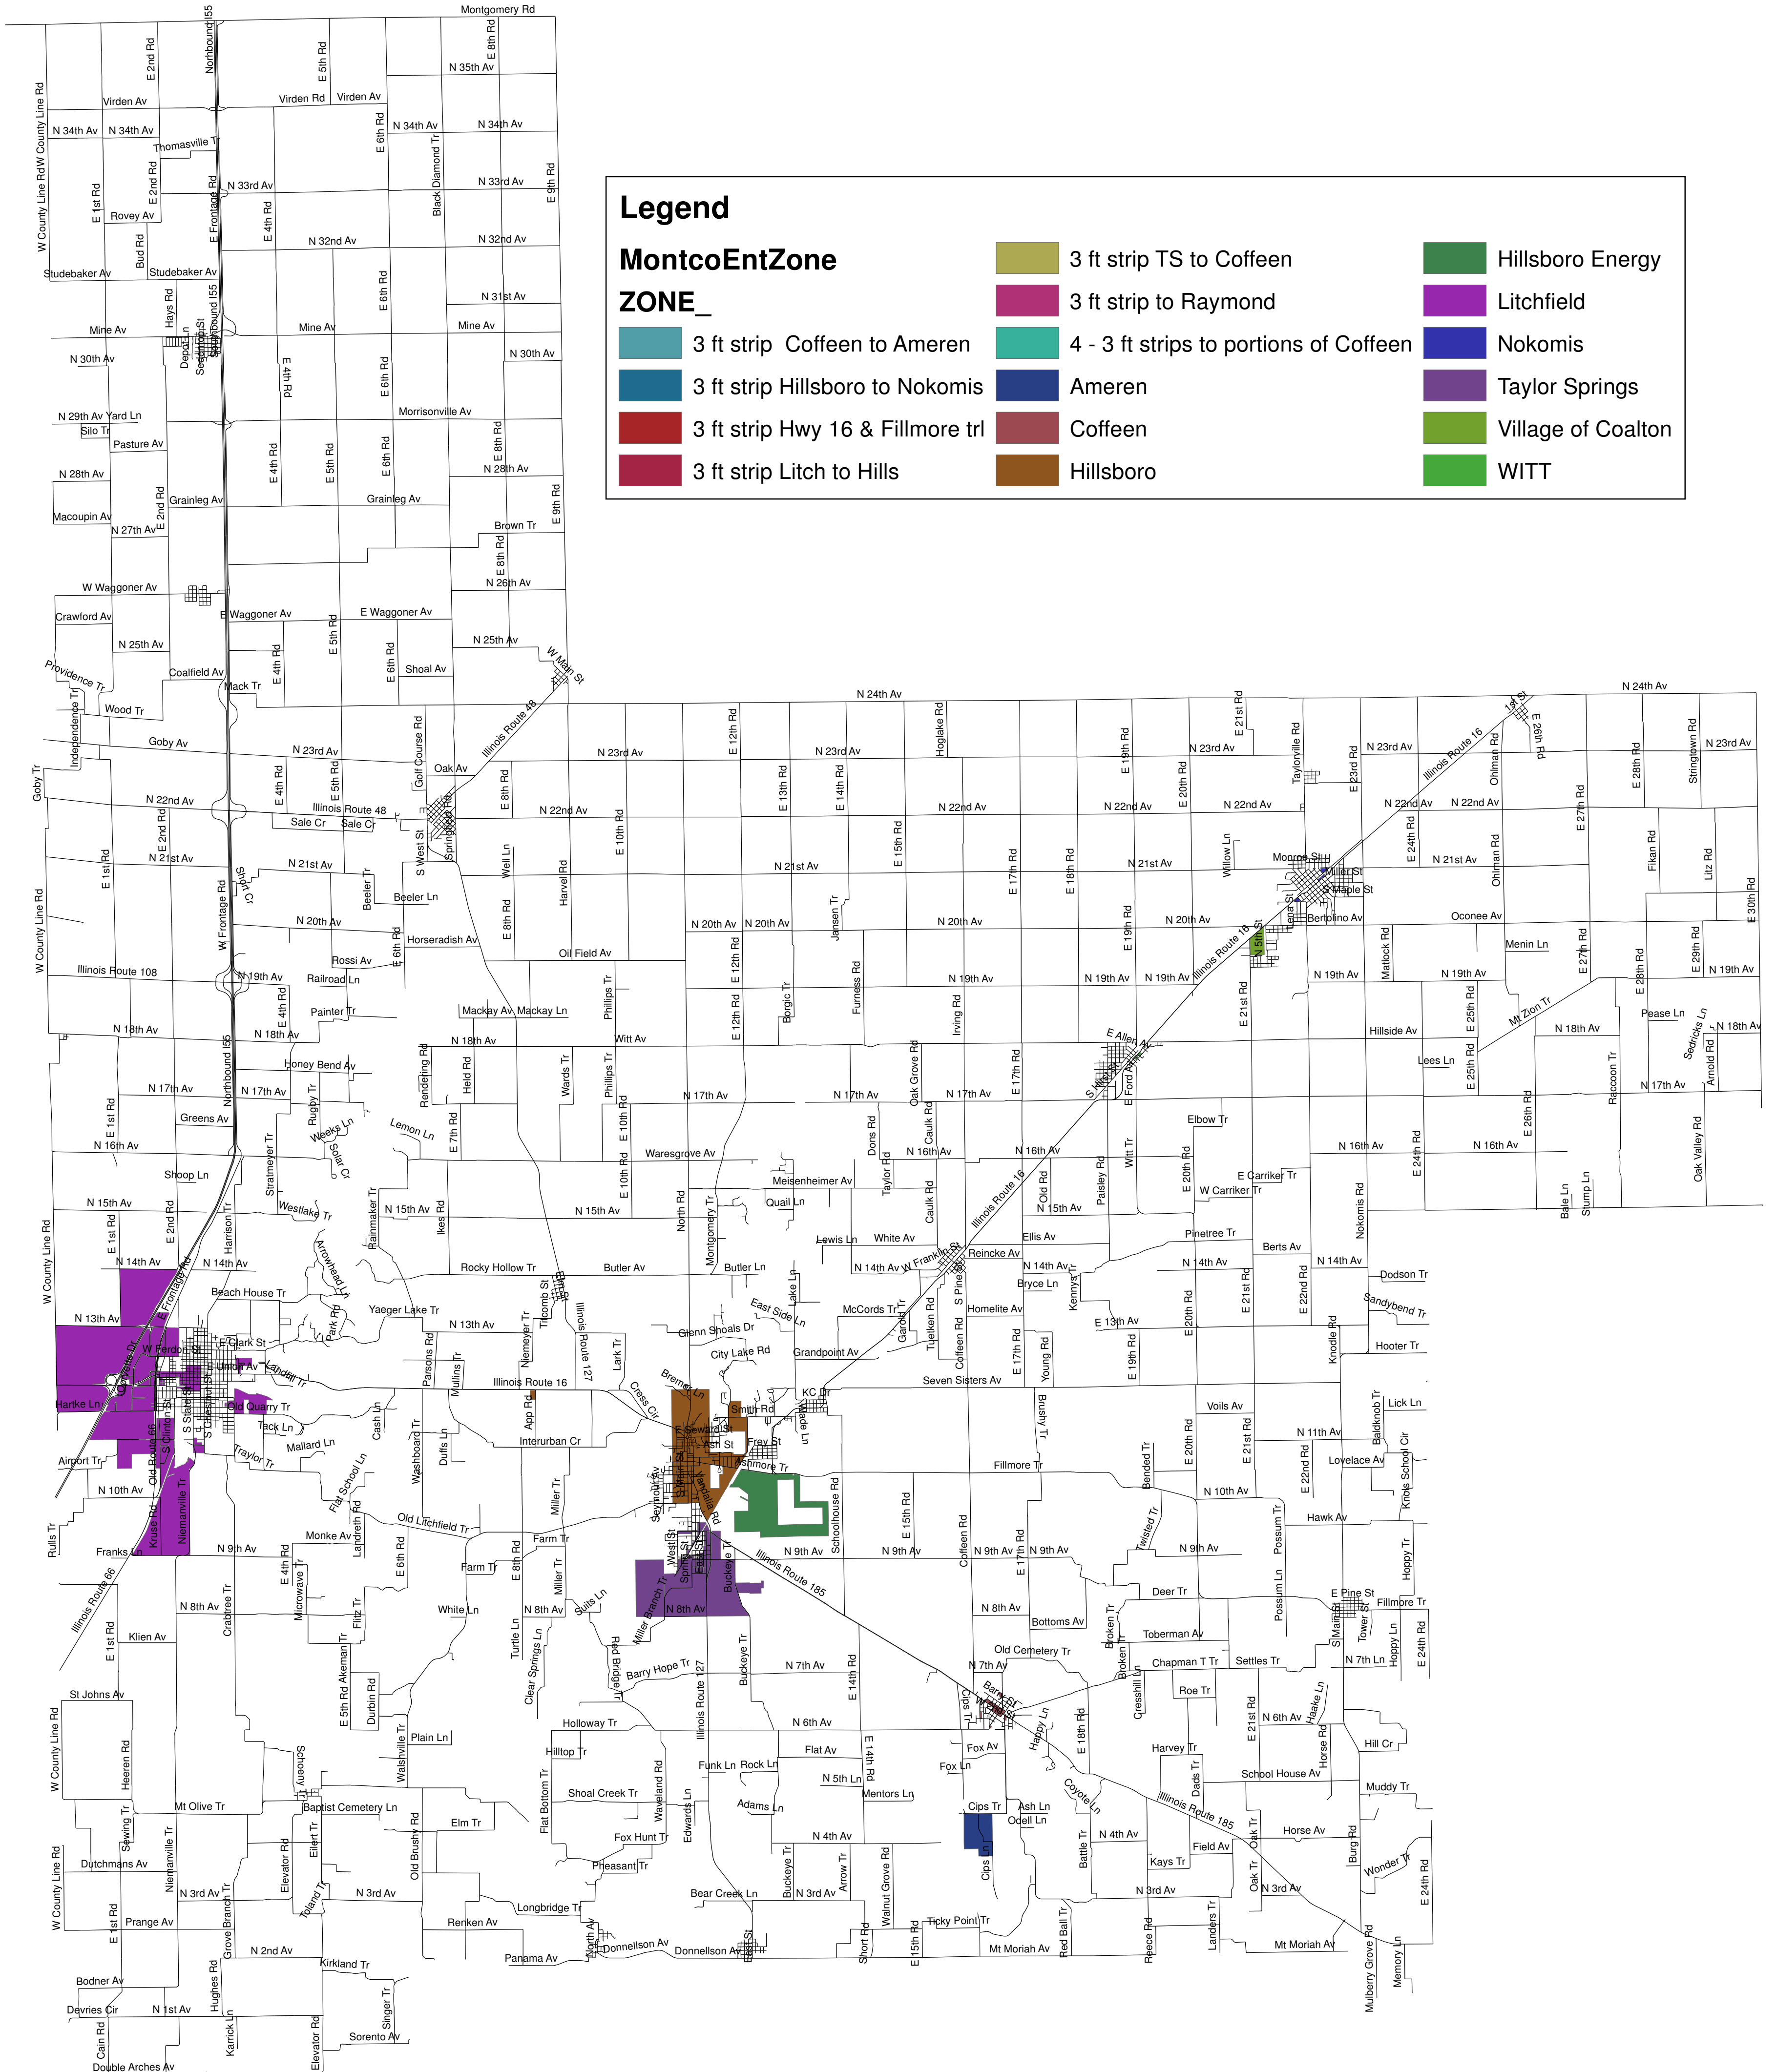

MONTGOMERY COUNTY ENTERPRISE ZONE

Legend

MontcoEntZone

 3 ft strip Coffeen to Ameren	 3 ft strip TS to Coffeen	 Hillsboro Energy
 3 ft strip Hillsboro to Nokomis	 3 ft strip to Raymond	 Litchfield
 3 ft strip Hwy 16 & Fillmore trl	 4 - 3 ft strips to portions of Coffeen	 Nokomis
 3 ft strip Litch to Hills	 Ameren	 Taylor Springs
	 Coffeen	 Village of Coalton
	 Hillsboro	 WITT