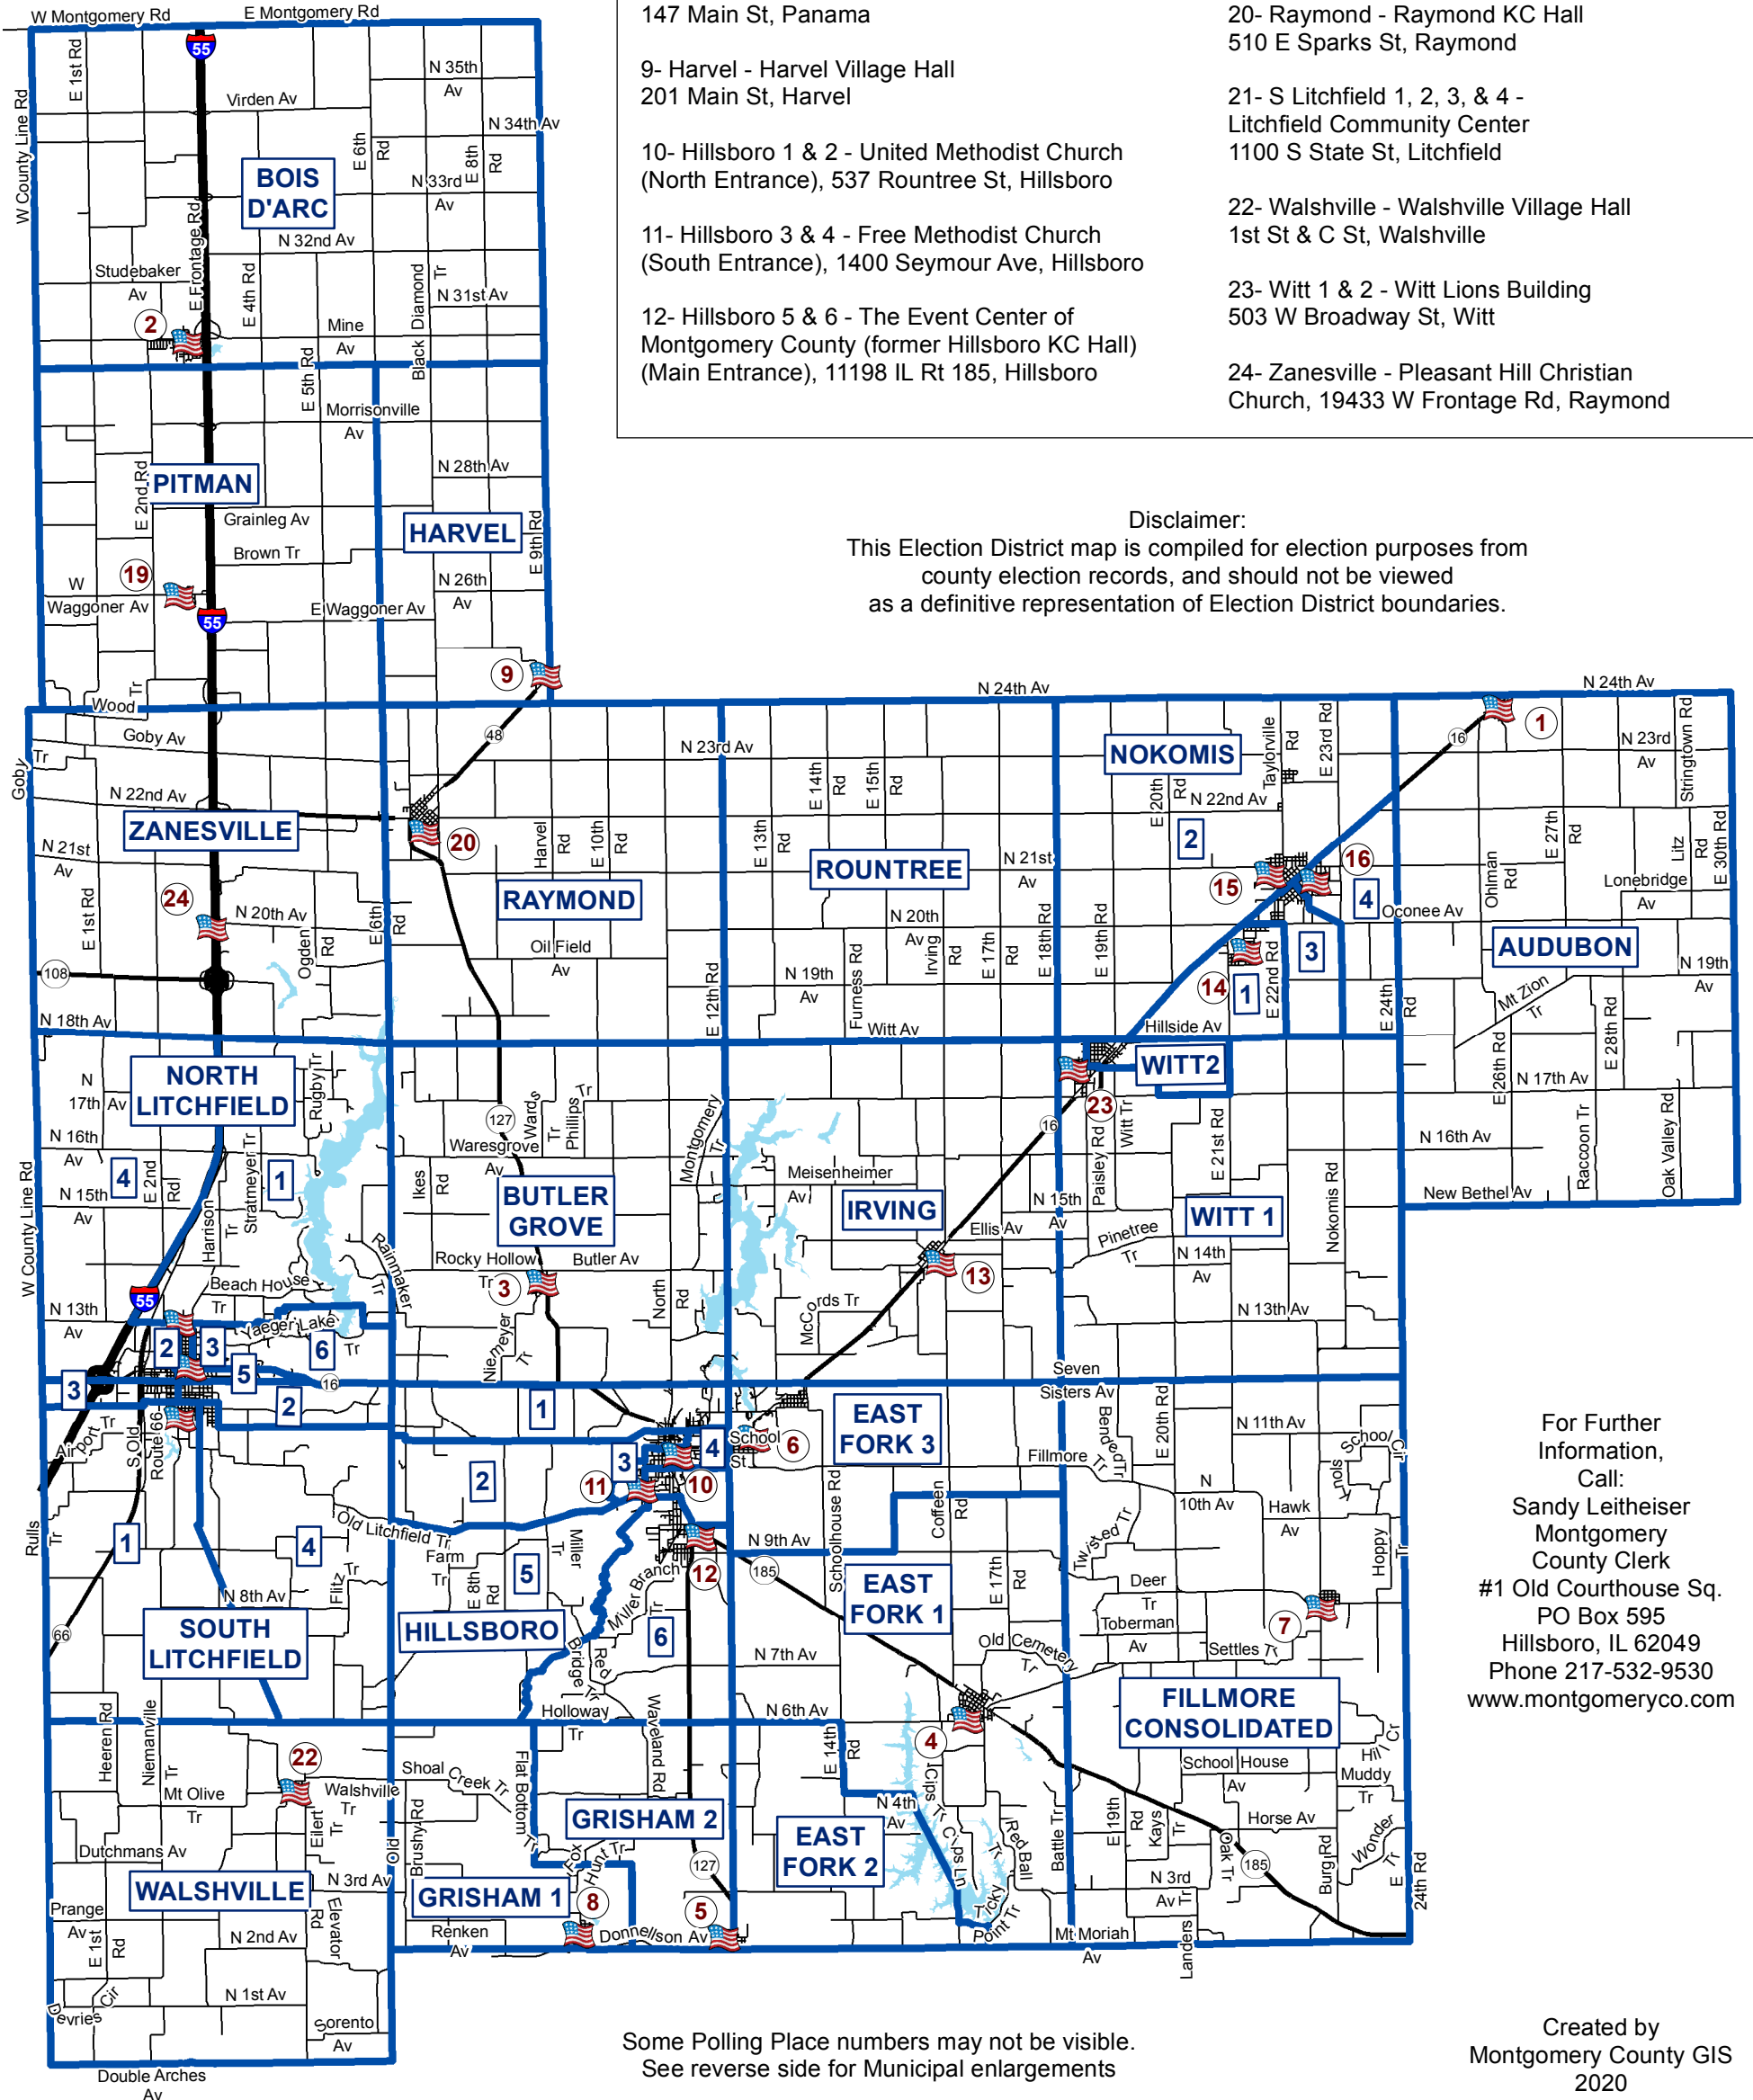

Disclaimer:
This Election District map is compiled for election purposes from
county election records, and should not be viewed
as a definitive representation of Election District boundaries.

For Further
Information,
Call:
Sandy Leitheiser
Montgomery
County Clerk
#1 Old Courthouse Sq.
PO Box 595
Hillsboro, IL 62049
Phone 217-532-9530
www.montgomeryco.com

Some Polling Place numbers may not be visible.
See reverse side for Municipal enlargements

Created by
Montgomery County GIS
2020